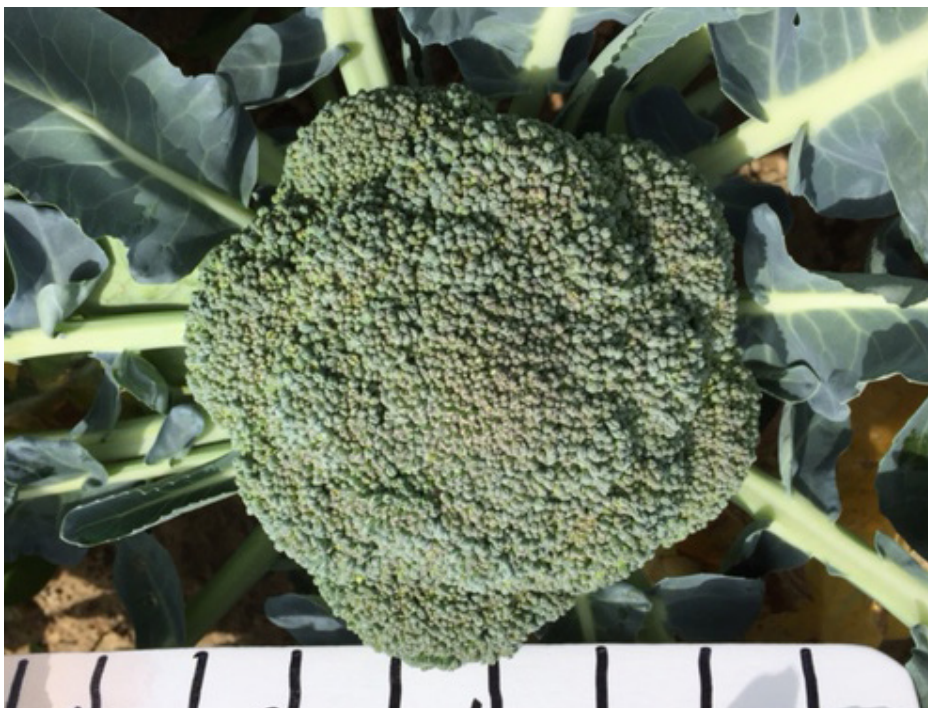

HYDRA F1

Performs best for transition and temperate summer

Mid Green Broccoli

FEATURES

- EASY TO HARVEST
- SUITABLE FOR BUNCH AND CROWN MARKETS
- SMOOTH DOME

Relative Maturity	Plant Vigour	Shape	Color	Purpose
75 days	Medium	Semi-crown	Medium green	Crown, bunch